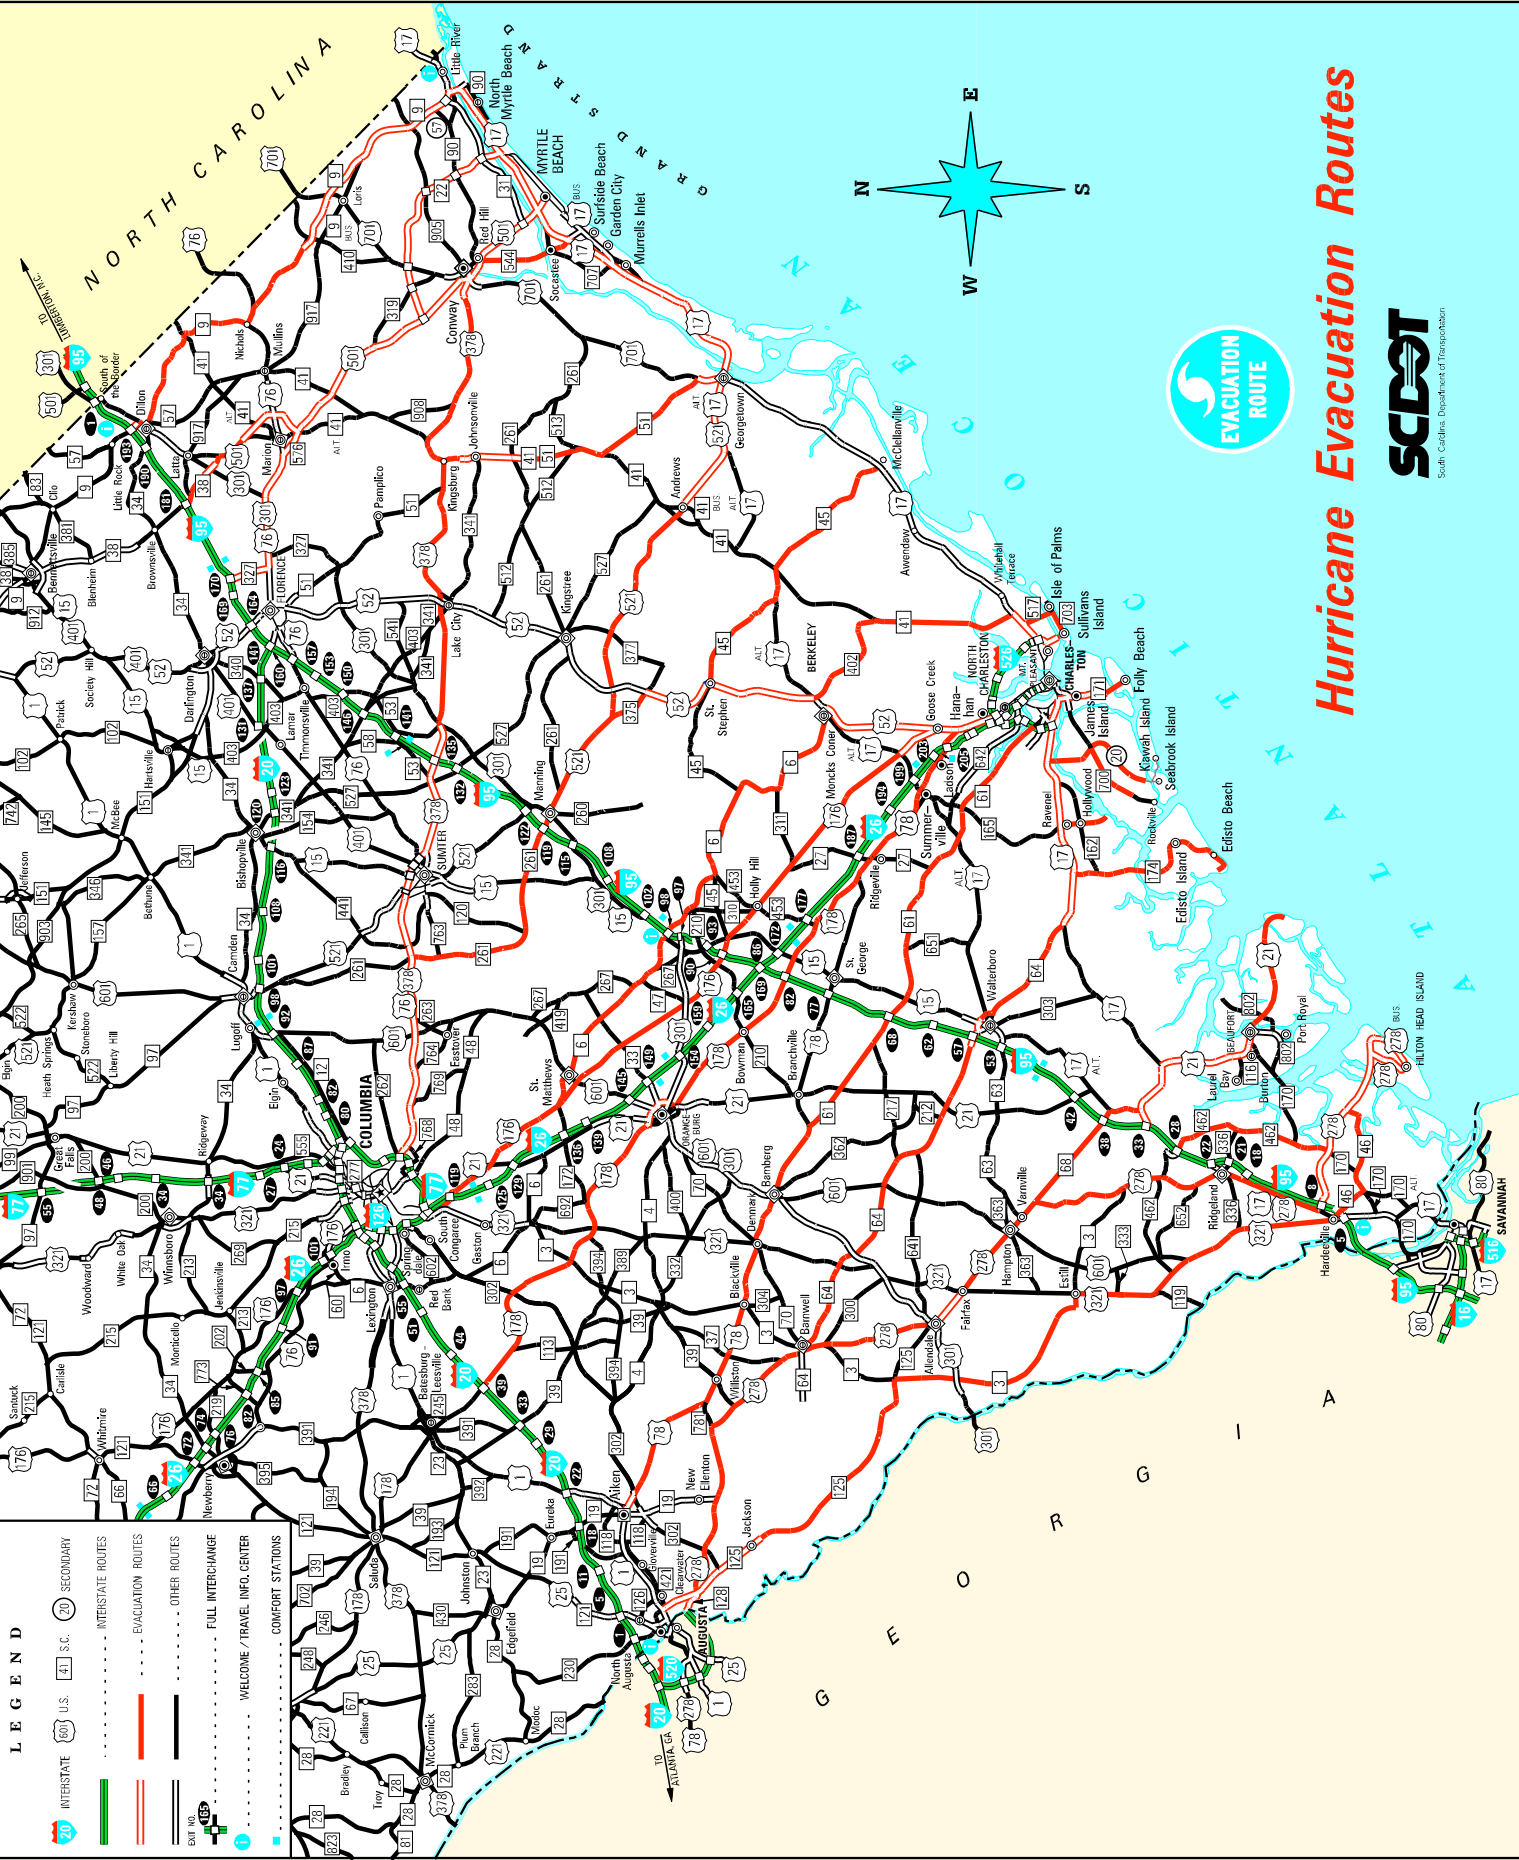

LEGEND

- INTERSTATE (60) U.S. (4) S.C. (20) SECONDARY
- INTERSTATE ROUTES
- EVACUATION ROUTES
- OTHER ROUTES
- FULL INTERCHANGE
- WELCOME / TRAVEL INFO. CENTER
- COMFORT STATIONS

Hurricane Evacuation Routes

SCDOT
South Carolina Department of Transportation